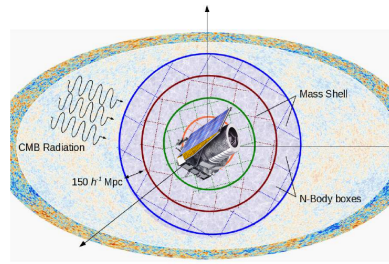

Euclid CMBXC WG Meeting

Contribution ID: 9

Type: **not specified**

Update on Likelihoods

Friday, March 26, 2021 10:35 AM (35 minutes)

Session Classification: Estimators & Likelihood