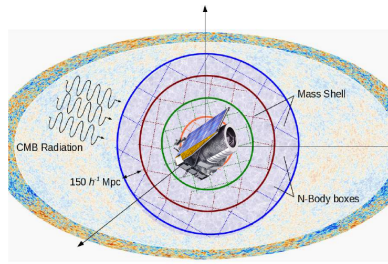

Euclid CMBXC WG Meeting

Contribution ID: 10

Type: **not specified**

KP1.1 Resubmission

Friday, March 26, 2021 2:00 PM (20 minutes)

Presenter: ILIC, Stephane

Session Classification: Extended Forecasts